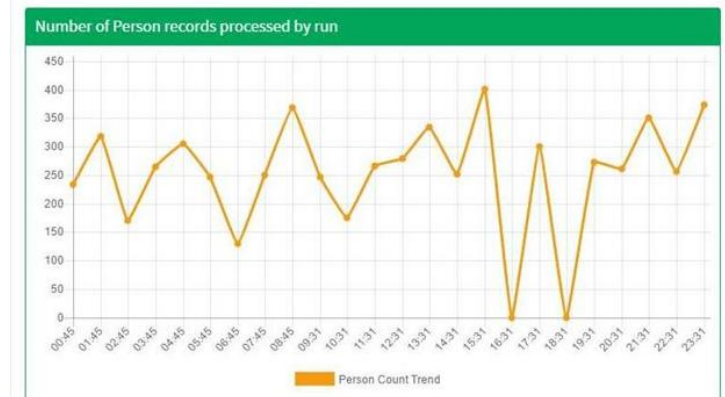

A LOOK UNDER THE HOOD OF THE IDATAHUB

- **Configure** the connectors to match your data needs and business rules
- **Translate** and transform data and codes
- **Schedule** and automate integrations
- **Manage** duplicate resolution, address verification, and other data quality workflows (*see right*)
- **Monitor** and audit the health of the integrations (*see below*)

Ambiguity Resolver

SOURCE RECORD			TARGET RECORD	
Nimble		LAST NAME	Nimble	
Jack		FIRST NAME	John	
12/31/1969		BIRTH DATE	12/31/1969	
		GENDER		
		EMAIL ADDRESS		
123 Main St.		ADDRESS LINE 1	123 Main St.	
Apt. 1		ADDRESS LINE 2		
Nowhere		CITY	Nowhere	
NV		STATE	NV	
048282		POSTAL CODE	048282	
USA		COUNTRY	USA	
0123456		COLLEAGUE ID	0123456	

Possible Matches for PERSON

Click a record to show details. Or manually enter an ID.

Combine Records Do Not Combine

Match ID	Last Name	First Name	Messages
0123456	Nimble	John	Dupl. Rating: 45
0123356	Nimble	Jackie	Dupl. Rating: 55
0124456	Nimble	Paul	Dupl. Rating: 26

ABOUT IDATA INC.

The leader in higher education data management, IData has helped hundreds of institutions with reporting, data governance, system integration and technology consulting. Our technology consulting practice includes programmer/analysts and project managers with deep expertise in higher education. Our reporting and data governance practice offers strategic and technical reporting services with an effective use of data governance best practices. This approach is supported by our Data Cookbook solution, the leading data governance tool for higher education. Our system integration practice offers packaged and custom integration solutions built on our IDataHub enterprise service bus platform, which automates, translates and manages the connections between higher education systems.

IDATA, INC.
1908 Mt. Vernon Ave., Floor 2
Alexandria, VA 22301
www.idatainc.com

CONTACT US
Phone: (703) 378-2110
Email: sales@idatainc.com
Email: marketing@idatainc.com

CONNECT WITH DATA COOKBOOK
twitter.com/datacookbook
youtube.com/datacookbook
datacookbook.com

CONNECT WITH IDATA
twitter.com/idatainc
linkedin.com/company/idata-incorporated
idatainc.com